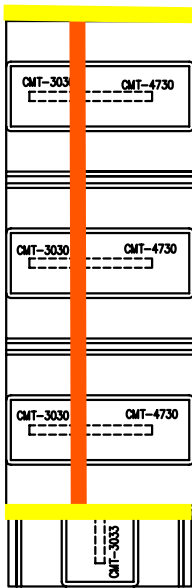

Merric Seating
888-604-7730
www.merric.com

IHOP
Prototype D5.1
(Right Hand)