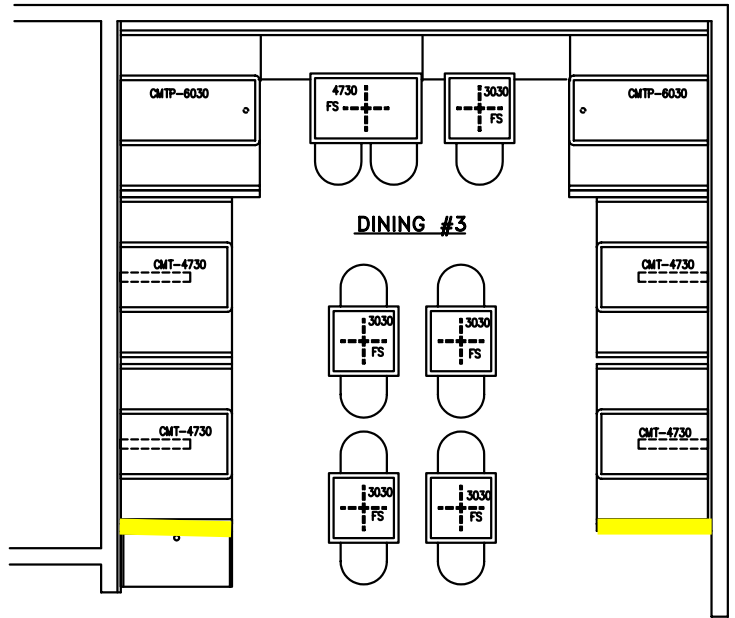

Merric Seating
888-604-7730
www.merric.com

IHOP
Prototype D5.1
(Right Hand)