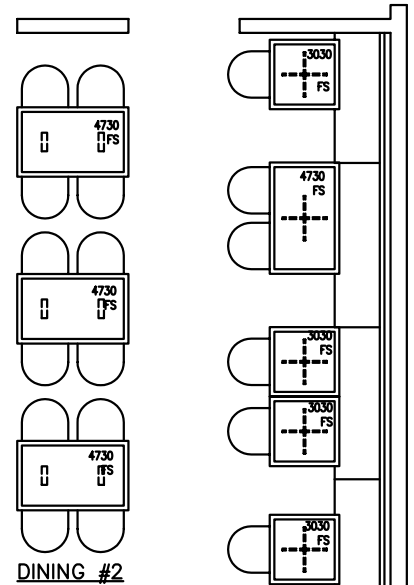

Merric Seating
888-604-7730
www.merric.com

IHOP
Prototype D5.1
(Right Hand)